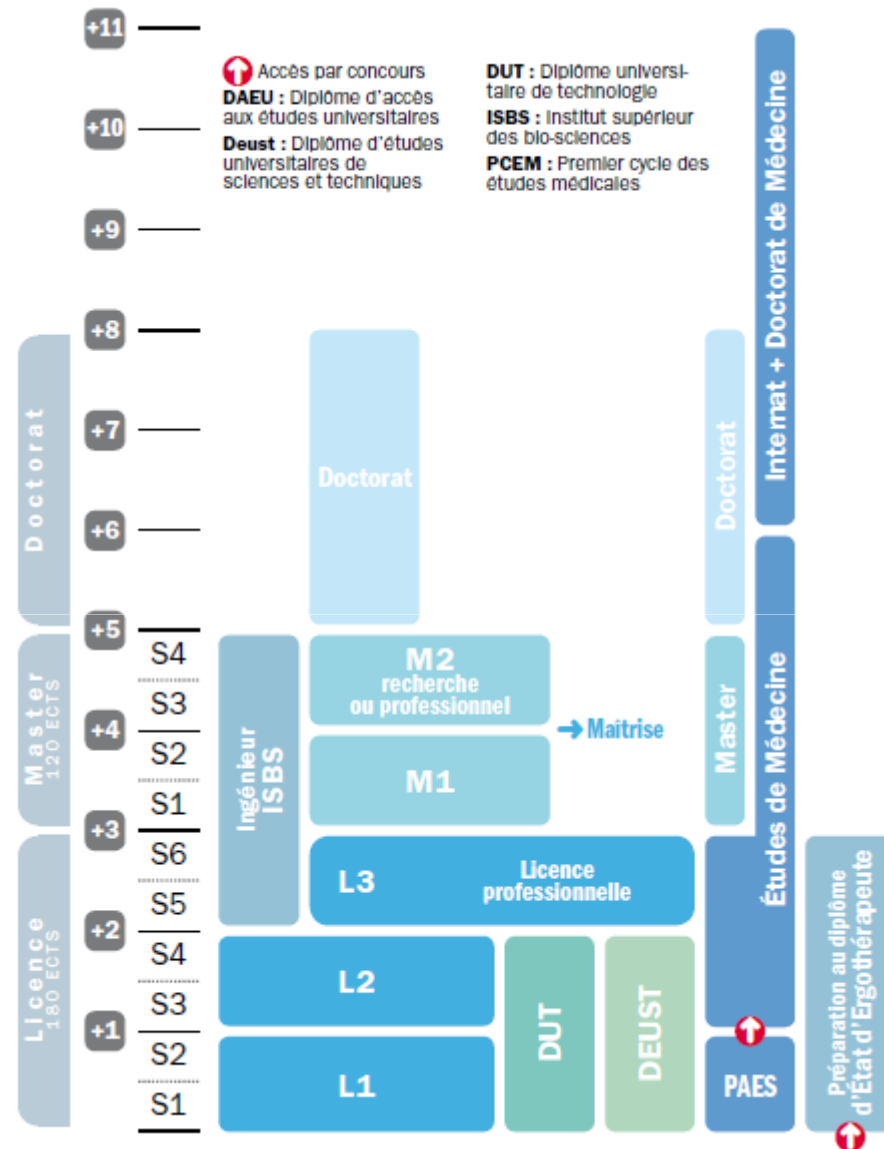

Overview of teaching programs