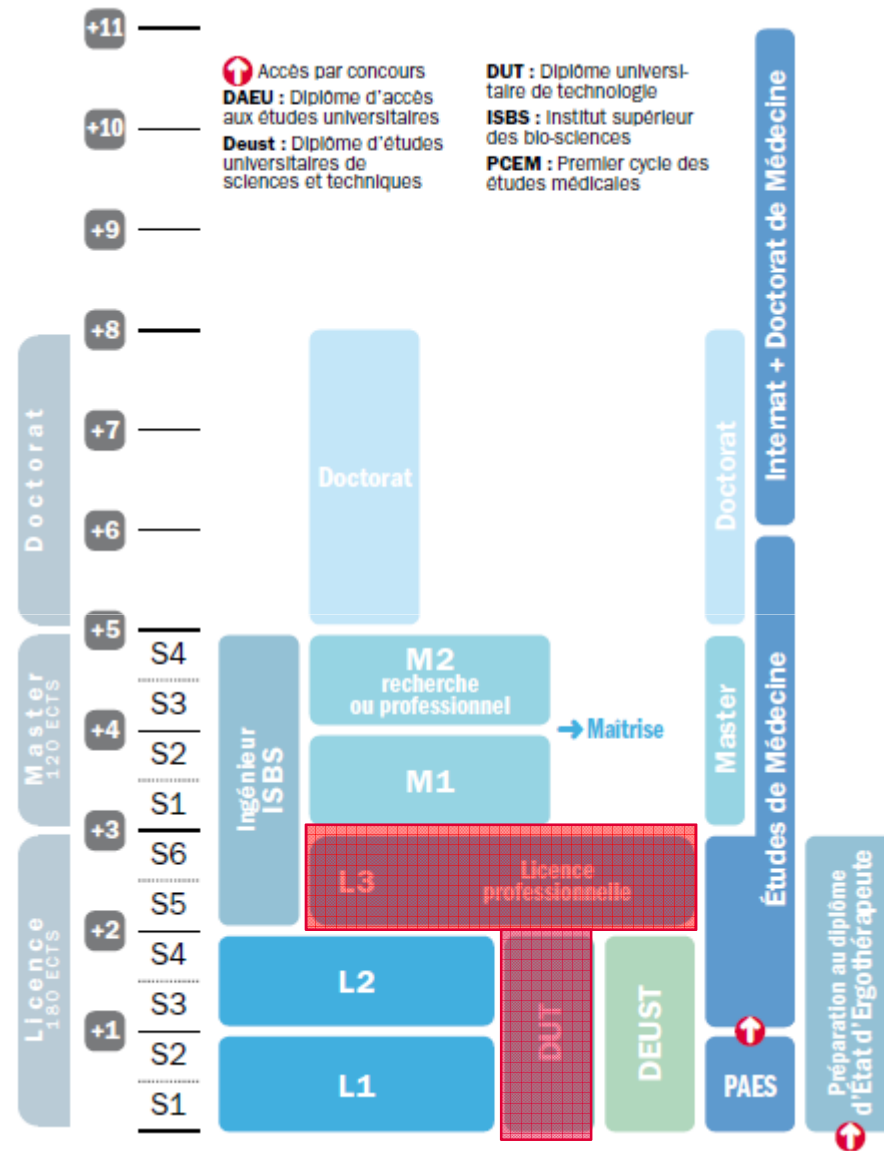

Overview of teaching programs

Foundation degree of technology (DUT) in 2 years, 120 ECTS

Professional degree (LP) in 1 year, 60 ECTS